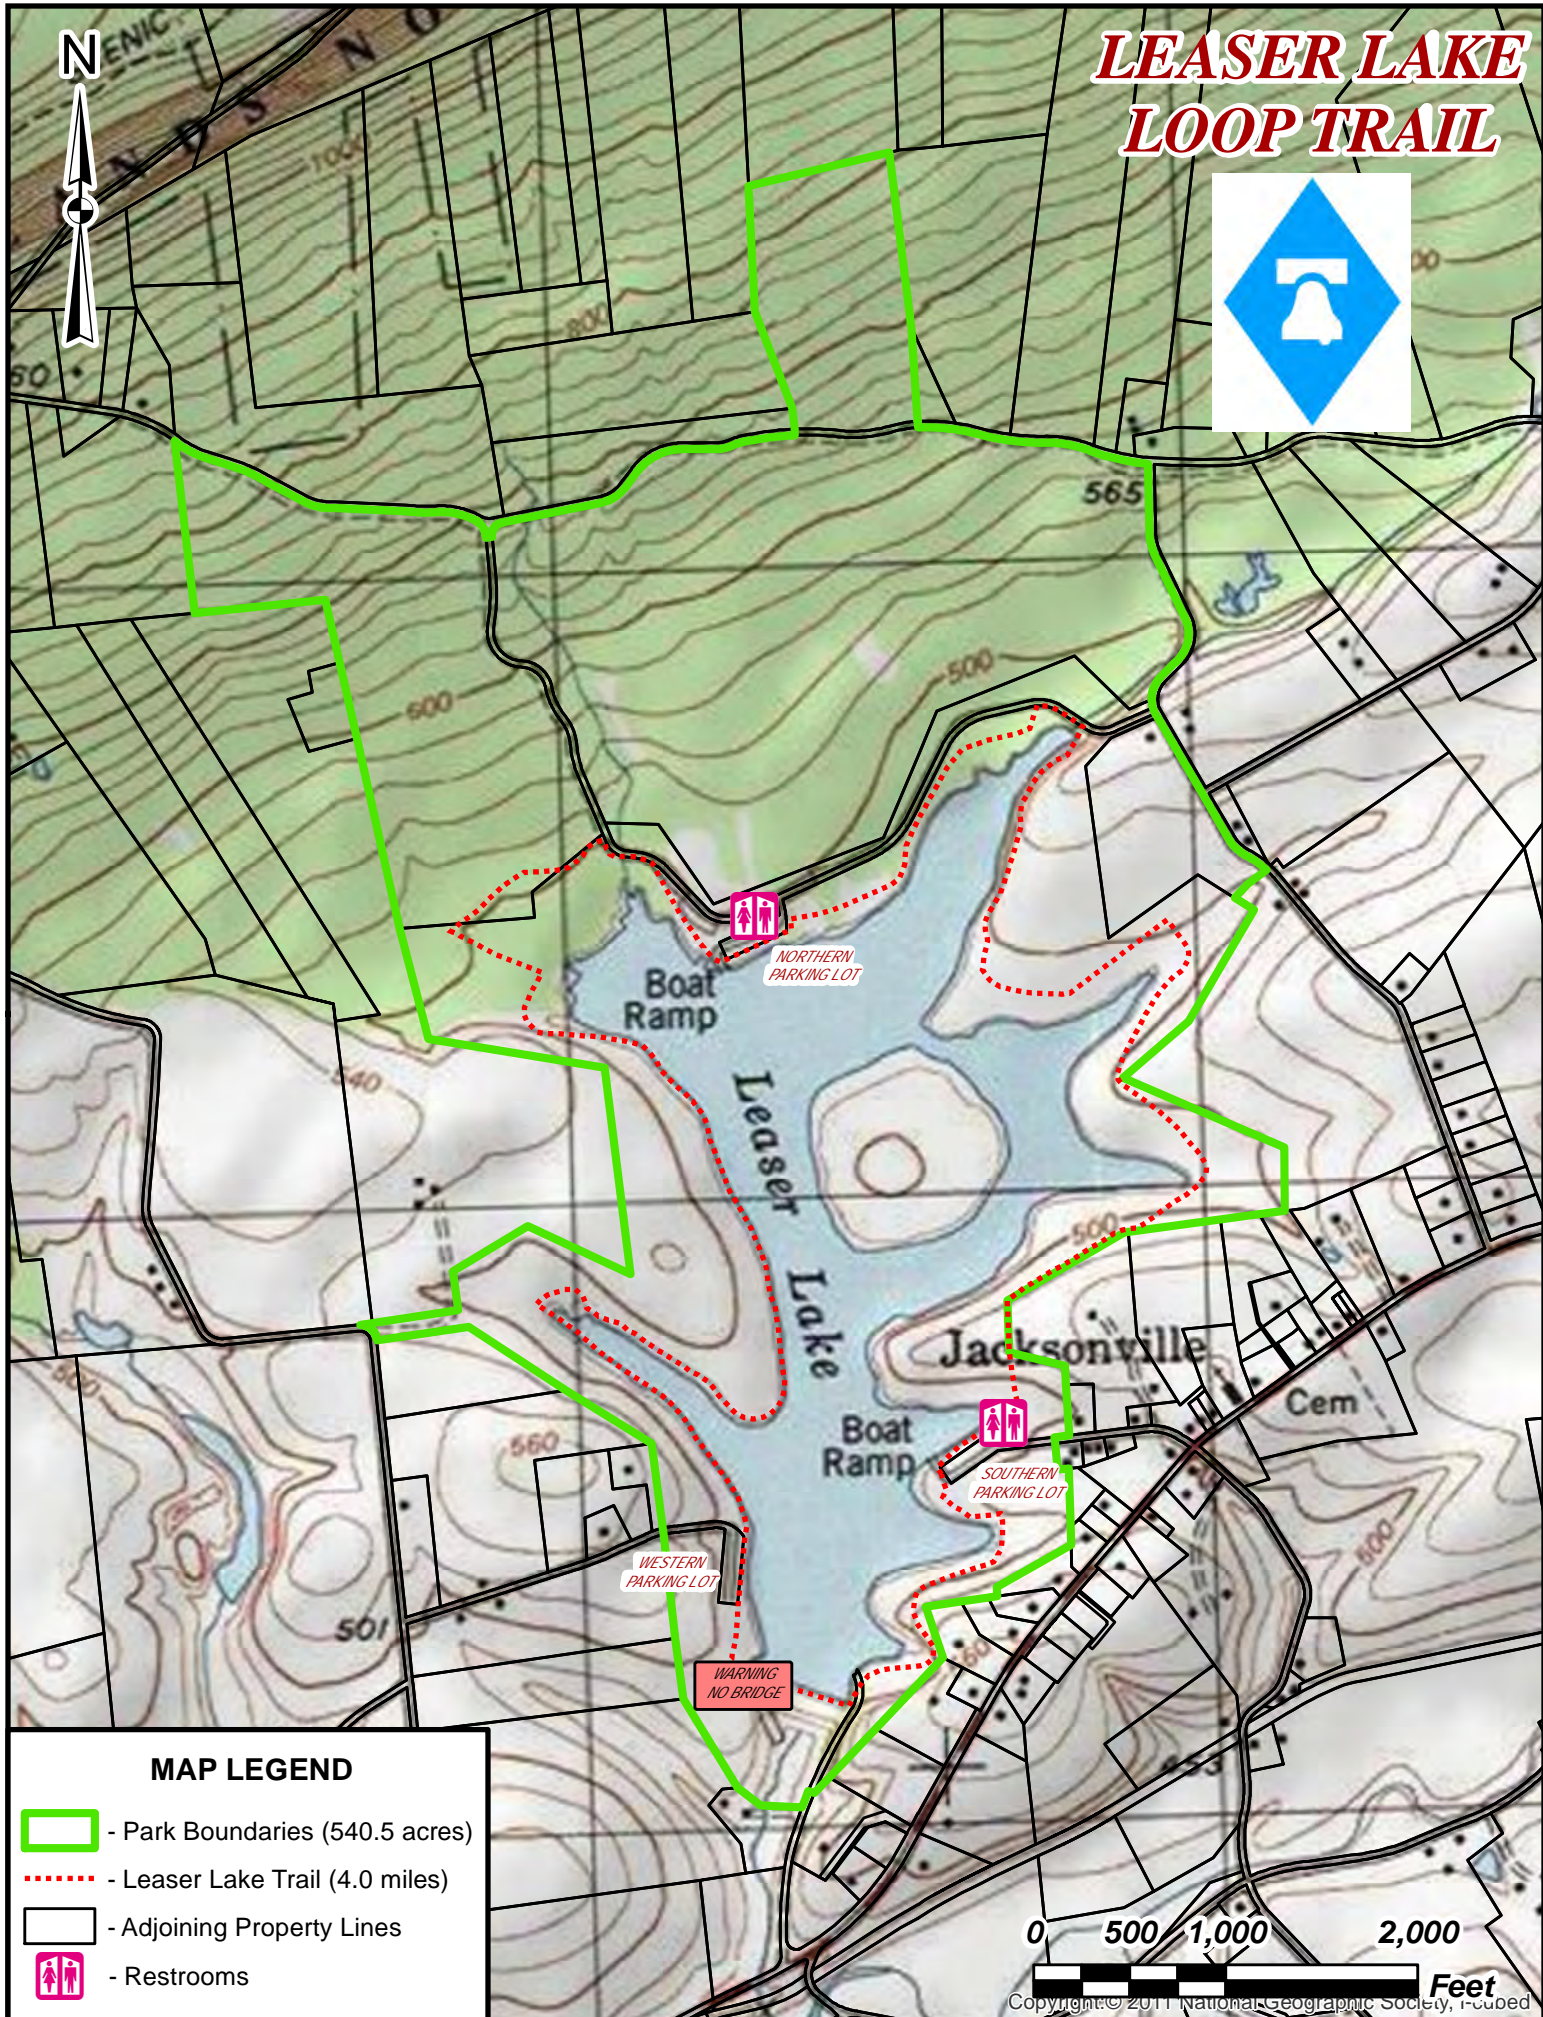

# LEASER LAKE LOOP TRAIL

## MAP LEGEND

-  - Park Boundaries (540.5 acres)
-  - Leaser Lake Trail (4.0 miles)
-  - Adjoining Property Lines
-  - Restrooms

WESTERN  
PARKING LOT

WARNING  
NO BRIDGE

NORTHERN  
PARKING LOT

SOUTHERN  
PARKING LOT

0 500 1,000 2,000

Feet